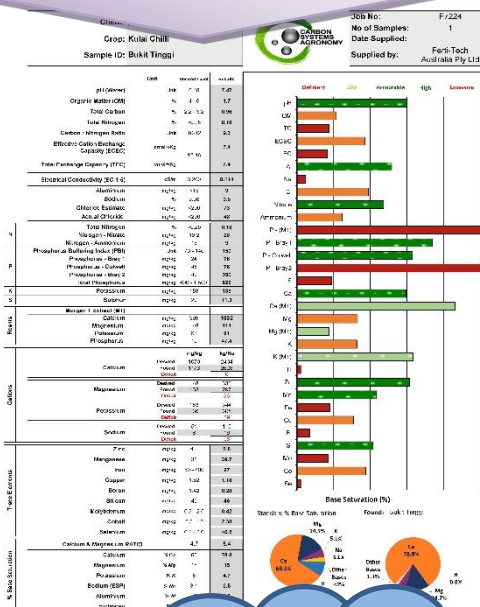

SPECIAL OFFER

\$30 OFF

FULL RANGE OF SOIL TESTS* and REPORTS

*Conditions Apply -

Maximum 3 Soil Tests per Property. Cost per Test Start From \$99+GST (Normally \$129+GST)

Offer Ends 21st Feb. 2021.

A Free Soil Assessment, Interpretation and a Productivity Comments Sheet is provided with Every Soil Test Service from Ferti-Tech Australia

Soil Analysis

is the first cab off the rank post harvest. Now more than ever we need information about more than just **NPK's....** To decide if a budget is balanced to both grow initial crop production as well as to how to protect against backend losses. The big corporates are showing signs of changing their positions in the Agricultural market, pathway on how to move away from systems that are dependent on using higher and higher rates of chemicals... Why now? There is more literature around that shows that we can not keep going down the same road. We need to move to a system that generates Production Outcomes that improves our net margins whilst building our soils. These Programs and Systems include knowledge supporting the process of biochemical sequencing in both soils and plants, Ferti-Tech have been integrating this into our Carbon Systems Agronomy Programs & Systems for 20 plus years, CSA programs fits well into Broadacre Regenerative Cropping. Access Independent Soil Analysis to guide you through the maze of both good and mis information coming from pushy sales-based