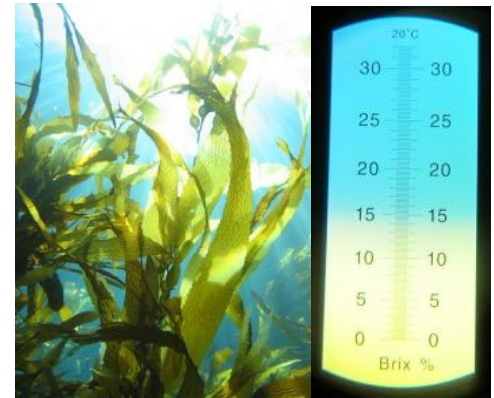

FERTI-TECH

Ferti-Kelp^{tm}

Natures All Purpose Brix Building Health Tonic

Ferti-Kelp^{tm} Alginate Rich Kelp Concentrate

Use Ferti-Kelp to feed a vast array of highly available nutrition and trace elements directly to plants. Quickly build several percentage points on plant sugar levels for improved health, better quality produce and to provide a better resistance to pests and disease.

- Stimulate a far more vigorous root growth with humus forming exudates for improved plant nutrition and better soil health.
- Brix building stimulants provide increased protection from frost. Natural Amino Acids and Potassium for improved flowering and fruit set
- Kelp Plant Growth Hormones and Cytokinin concentrations are highest in meristematic regions and areas of continuous growth potential such as roots, young leaves, developing fruits, and seeds

Ferti-Kelp can be used to buffer and support other high analysis fertiliser treatments and may enhance stomatal opening for increased foliar penetration in some species.